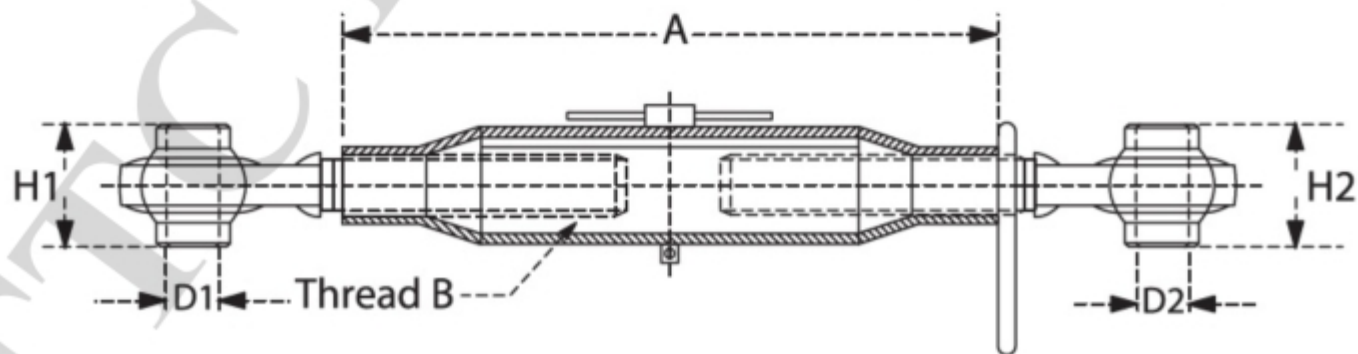

PRODUCT IMAGE	PRODUCT CODE	ITEM NAME	PIPE LENGTH	Old Type Rate P/Pc.	Bush Type with Holder P/Pc.
	RK-218	Escort C-335 & 355	15"	1125.00	1255.00
	RK-219	Zetor 2011-3011/2511-3511	15"	1125.00	1255.00
	RK-220	Sonalika 60	13"	1090.00	1220.00
	RK-221	Swaraj 735	13"	1090.00	1220.00
	RK-222	Swaraj 724	13"	1075.00	1190.00
	RK-223	Swaraj 855	11"	1110.00	1265.00
	RK-224	Mahindra-575 D.I.	15"	1100.00	1240.00
	RK-225	Mahindra NM 475 D.I.	11"	1090.00	1220.00
	RK-226	Mahindra Arjun	17"	1165.00	1305.00
	RK-227	Eicher Good Earth	17"	1090.00	1220.00
	RK-228	Eicher NC- 364/242/MF - 241	20"	1160.00	1300.00
	RK-229	Eicher NC-485	20"	1210.00	1355.00
	RK-230	Eicher 292	21"	1250.00	1375.00
	RK-231	Eicher 56/60	15^{1/2}"	1100.00	1235.00
	RK-232	Kirloskar	20"	1160.00	1300.00
	RK-233	Zetor (HMT) 5911	17"	1180.00	1310.00
	RK-234	Hindustan 50/ Power Trac-439	17"	1180.00	1310.00
	RK-235	International 8-275	15"	1100.00	1340.00
	RK-236	Massey Ferguson 245	19"	1125.00	1255.00
	RK-237	Massey Ferguson 1035	15"	1060.00	1180.00
	RK-238	Massey Ferguson 135 D.I.	17"	1100.00	1240.00
	RK-238A	Massey Ferguson 9500 D.I.	20"	1300.00	1300.00
	RK-239	Ford 3000/3600	15"	1100.00	1240.00
	RK-240	New Holland	23"	1100.00	1355.00
	RK-241	New Holland 3230/3630/3030	24"	1240.00	1385.00
	RK-242	Farmtrac 60	15^{1/2}"	1100.00	1240.00
	RK-243	Farmtrac 60	17"	1135.00	1270.00
RK-244	John Deere 5310	16"	1090.00	1220.00	
RK-245	Balwan	17"	1135.00	1270.00	
RK-246	Top Link End Big				500.00
RK-247	Top Link End Small				470.00